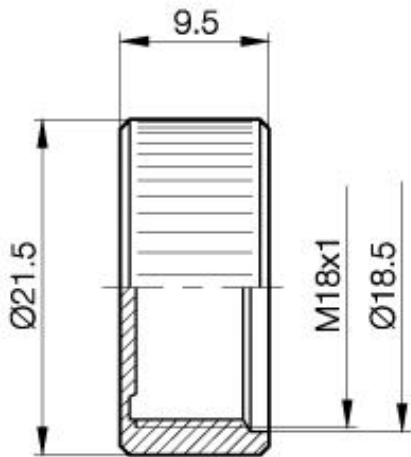

Accessories: Mounting unit BES 18-SM-2

Common Data

Version
Usable with

Cover nut
Cover nut for Sensors M18x1

Mechanical Data

Measurements WxHxD or Dia x D
Material

Ø21,5 x 9,5
Delrin

PX0759